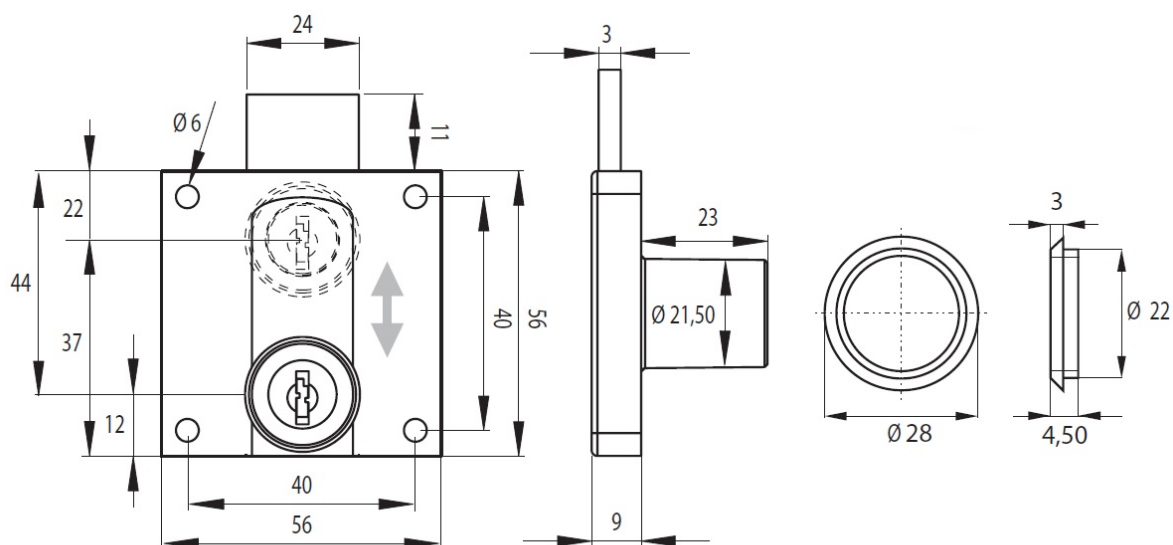

PRODUCT SHEET

Description:

Rim Lock Serbia W/Adjustable Cylinder, $\varnothing 21,5 \times 23$ mm, MK SISO, Nickel Pl., Backset From 22 to 44mm

Item number:

14.01.015-2

Units	Box	Carton	HS Code	Barcode
Pcs.	10	100	8301300000	
				5704866492829